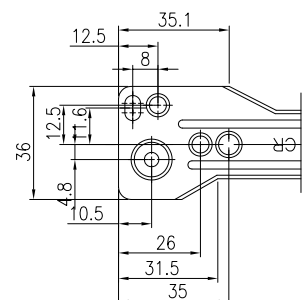

► Metal Drawer - 86mm Height

- Load capacity 25kg
- Side clearance 31mm overall
- Self-closing action
- Cam height adjustment approx +/- 1.5mm
- Manual side adjustment approx +/- 2mm
- External radius to drawer bottom flange
- Front fixing brackets sold separately

► Installation Information

Fixing positions for front of cabinet

Fixing positions for front of cabinet

DRAWER SYSTEM

METAL DRAWER SYSTEM

► Metal Drawer - 118mm Height

- Load capacity 25kg
- Side clearance 31mm overall
- Self-closing action
- Cam height adjustment approx +/- 1.5mm
- Manual side adjustment approx +/- 2mm
- External radius to drawer bottom flange
- Front fixing brackets sold separately

CODE	DESCRIPTION	EXTENSION LOSS	PACKAGING
042235	350mm white	85mm	10 pairs per carton
042240	400mm white	85mm	10 pairs per carton
042245	450mm white	95mm	10 pairs per carton
042250	500mm white	105mm	10 pairs per carton
042255	550mm white	110mm	10 pairs per carton

► Installation Information

Fixing positions for front of cabinet

Fixing positions for front of cabinet

DRAWER SYSTEM

METAL DRAWER SYSTEM

► Metal Drawer - 150mm Height

- Load capacity 25kg
- Side clearance 31mm overall
- Self-closing action
- Cam height adjustment approx +/- 1.5mm
- Manual side adjustment approx +/- 2mm
- External radius to drawer bottom flange
- Front fixing brackets sold separately