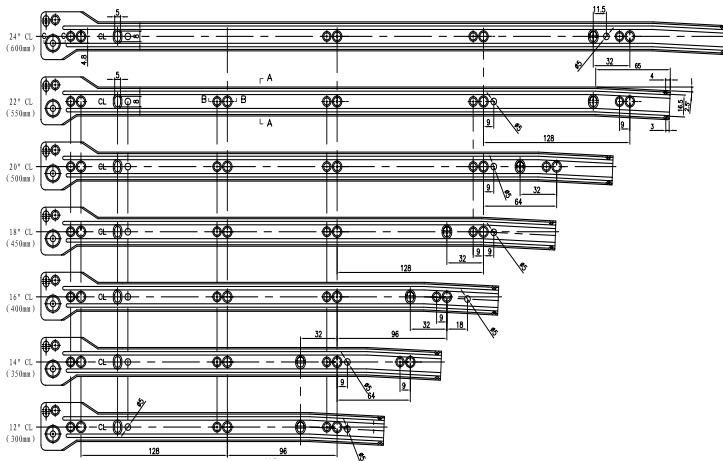

► Installation Information