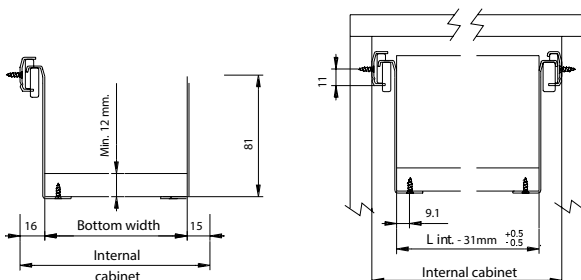

► Metal Drawer - 86mm Height

- Load capacity 25kg
- Side clearance 31mm overall
- Self-closing action
- Cam height adjustment approx +/- 1.5mm
- Manual side adjustment approx +/- 2mm
- External radius to drawer bottom flange
- Front fixing brackets sold separately

► Installation Information

Fixing positions for front of cabinet

Fixing positions for front of cabinet

DRAWER SYSTEM

METAL DRAWER SYSTEM

► Metal Drawer - 118mm Height

- Load capacity 25kg
- Side clearance 31mm overall
- Self-closing action
- Cam height adjustment approx +/- 1.5mm
- Manual side adjustment approx +/- 2mm
- External radius to drawer bottom flange
- Front fixing brackets sold separately

► Installation Information

Fixing positions for front of cabinet

Fixing positions for front of cabinet

DRAWER SYSTEM

METAL DRAWER SYSTEM

► Metal Drawer - 150mm Height

- Load capacity 25kg
- Side clearance 31mm overall
- Self-closing action
- Cam height adjustment approx +/- 1.5mm
- Manual side adjustment approx +/- 2mm
- External radius to drawer bottom flange
- Front fixing brackets sold separately