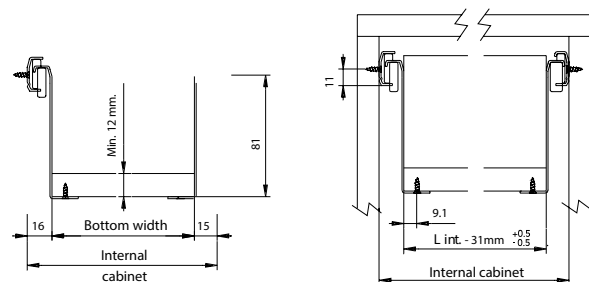

► Metal Drawer - 86mm Height

- Load capacity 25kg
- Side clearance 31mm overall
- Self-closing action
- Cam height adjustment approx +/- 1.5mm
- Manual side adjustment approx +/- 2mm
- External radius to drawer bottom flange
- Front fixing brackets sold separately

► Installation Information

Fixing positions for front of cabinet

Fixing positions for front of cabinet

DRAWER SYSTEM

METAL DRAWER SYSTEM

► Metal Drawer - 118mm Height

- Load capacity 25kg
- Side clearance 31mm overall
- Self-closing action
- Cam height adjustment approx +/- 1.5mm
- Manual side adjustment approx +/- 2mm
- External radius to drawer bottom flange
- Front fixing brackets sold separately

► Installation Information

Fixing positions for front of cabinet

Fixing positions for front of cabinet

DRAWER SYSTEM

METAL DRAWER SYSTEM

► Metal Drawer - 150mm Height

- Load capacity 25kg
- Side clearance 31mm overall
- Self-closing action
- Cam height adjustment approx +/- 1.5mm
- Manual side adjustment approx +/- 2mm
- External radius to drawer bottom flange
- Front fixing brackets sold separately