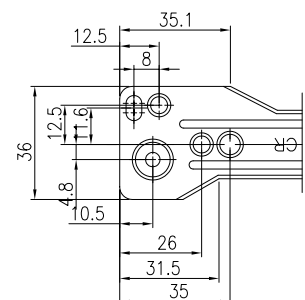

► Metal Drawer - 86mm Height

- Load capacity 25kg
- Side clearance 31mm overall
- Self-closing action
- Cam height adjustment approx +/- 1.5mm
- Manual side adjustment approx +/- 2mm
- External radius to drawer bottom flange
- Front fixing brackets sold separately

CODE	DESCRIPTION	EXTENSION LOSS	PACKAGING
042127	270mm white	85mm	10 pairs per carton
042130	300mm white	85mm	10 pairs per carton
042135	350mm white	85mm	10 pairs per carton
042140	400mm white	85mm	10 pairs per carton
042145	450mm white	95mm	10 pairs per carton
042150	500mm white	105mm	10 pairs per carton
042155	550mm white	110mm	10 pairs per carton

► Installation Information

Fixing positions for front of cabinet

Fixing positions for front of cabinet

DRAWER SYSTEM

METAL DRAWER SYSTEM

► Metal Drawer - 118mm Height

- Load capacity 25kg
- Side clearance 31mm overall
- Self-closing action
- Cam height adjustment approx +/- 1.5mm
- Manual side adjustment approx +/- 2mm
- External radius to drawer bottom flange
- Front fixing brackets sold separately

► Installation Information

Fixing positions for front of cabinet

Fixing positions for front of cabinet

DRAWER SYSTEM

METAL DRAWER SYSTEM

► Metal Drawer - 150mm Height

- Load capacity 25kg
- Side clearance 31mm overall
- Self-closing action
- Cam height adjustment approx +/- 1.5mm
- Manual side adjustment approx +/- 2mm
- External radius to drawer bottom flange
- Front fixing brackets sold separately