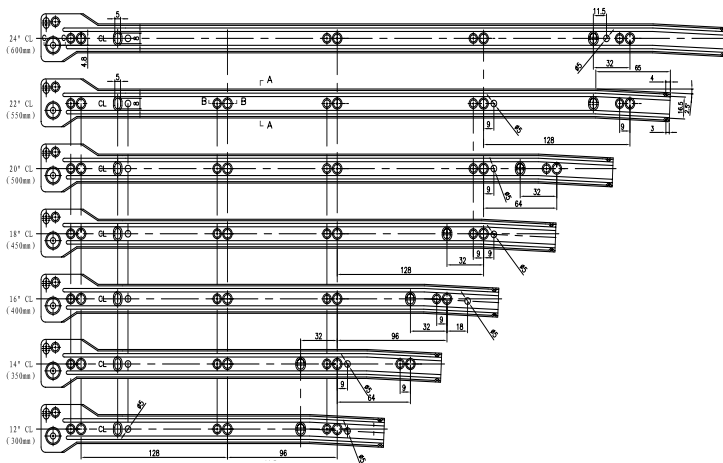

► Metal Drawer - 86mm Height

- Load capacity 25kg
- Side clearance 31mm overall
- Self-closing action
- Cam height adjustment approx +/- 1.5mm
- Manual side adjustment approx +/- 2mm
- External radius to drawer bottom flange
- Front fixing brackets sold separately

► Installation Information

Fixing positions for front of cabinet

Fixing positions for front of cabinet

DRAWER SYSTEM

METAL DRAWER SYSTEM

► Metal Drawer - 118mm Height

- Load capacity 25kg
- Side clearance 31mm overall
- Self-closing action
- Cam height adjustment approx +/- 1.5mm
- Manual side adjustment approx +/- 2mm
- External radius to drawer bottom flange
- Front fixing brackets sold separately