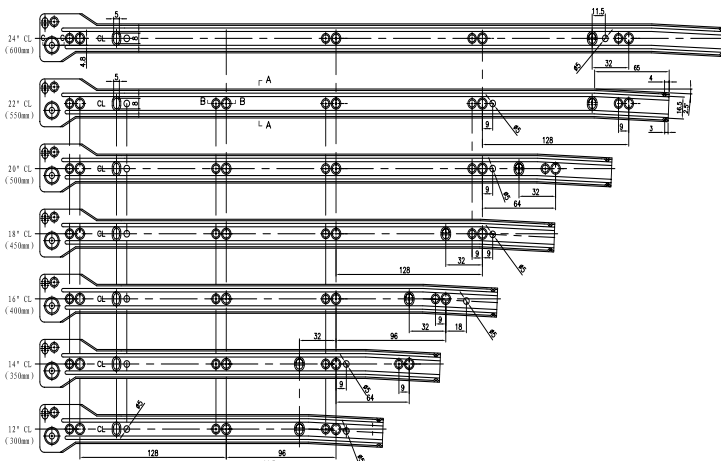

► Installation Information

Fixing positions for front of cabinet

Fixing positions for front of cabinet

DRAWER SYSTEM

METAL DRAWER SYSTEM

► Metal Drawer - 118mm Height

- Load capacity 25kg
- Side clearance 31mm overall
- Self-closing action
- Cam height adjustment approx +/- 1.5mm
- Manual side adjustment approx +/- 2mm
- External radius to drawer bottom flange
- Front fixing brackets sold separately

► Installation Information

Fixing positions for front of cabinet

Fixing positions for front of cabinet

DRAWER SYSTEM

METAL DRAWER SYSTEM

► Metal Drawer - 150mm Height

- Load capacity 25kg
- Side clearance 31mm overall
- Self-closing action
- Cam height adjustment approx +/- 1.5mm
- Manual side adjustment approx +/- 2mm
- External radius to drawer bottom flange
- Front fixing brackets sold separately