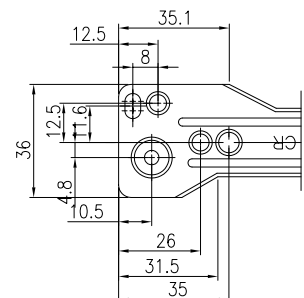

► Metal Drawer - 86mm Height

- Load capacity 25kg
- Side clearance 31mm overall
- Self-closing action
- Cam height adjustment approx +/- 1.5mm
- Manual side adjustment approx +/- 2mm
- External radius to drawer bottom flange
- Front fixing brackets sold separately

► Installation Information

Fixing positions for front of cabinet

Fixing positions for front of cabinet

DRAWER SYSTEM

METAL DRAWER SYSTEM

► Metal Drawer - 118mm Height

- Load capacity 25kg
- Side clearance 31mm overall
- Self-closing action
- Cam height adjustment approx +/- 1.5mm
- Manual side adjustment approx +/- 2mm
- External radius to drawer bottom flange
- Front fixing brackets sold separately

► Installation Information

Fixing positions for front of cabinet

Fixing positions for front of cabinet

DRAWER SYSTEM

METAL DRAWER SYSTEM

► Metal Drawer - 150mm Height

- Load capacity 25kg
- Side clearance 31mm overall
- Self-closing action
- Cam height adjustment approx +/- 1.5mm
- Manual side adjustment approx +/- 2mm
- External radius to drawer bottom flange
- Front fixing brackets sold separately

► Installation Information

Fixing positions for front of cabinet

Fixing positions for front of cabinet

DRAWER SYSTEM

METAL DRAWER SYSTEM

► Drawer Front Fixing Brackets

- Drawer front fixing brackets used in the assembly of Tradecraft metal drawers
- Available in both screw-on or knock-in dowelled fixing formats
- Cam height adjustment approx +/- 1.5mm
- Manual side adjustment approx +/- 2mm
- White plastic covers available to conceal fixing