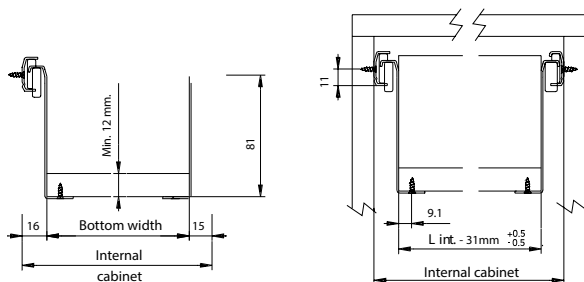

Fixing positions for front of cabinet